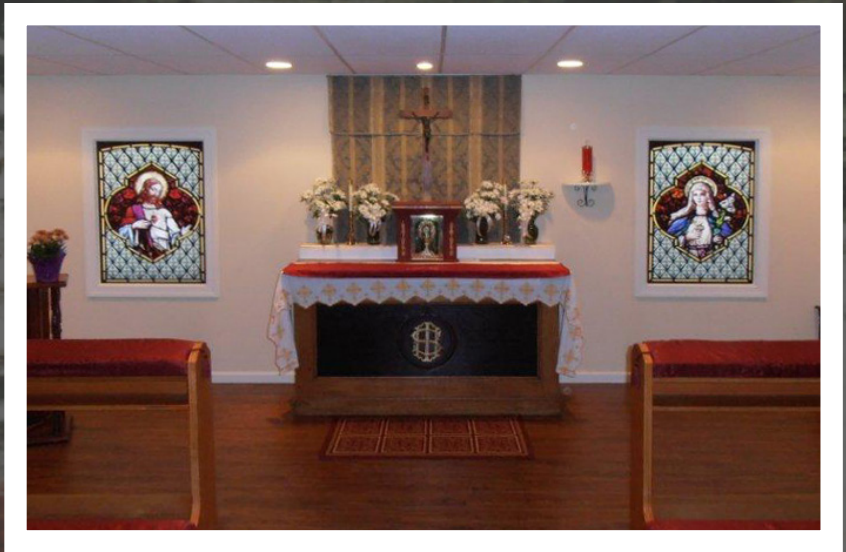

# Private Chapel Parkesburg, PA

Religious art is essential in making a chapel feel like a peaceful, holy place to worship and pray. Color and lighting affect the mood and setting in any room and stained glass can contribute to a peaceful, fervent atmosphere. Stained Glass Inc. was contacted to custom create two immaculate stained glass window inserts for a chapel in Parkesburg, PA.

One of the window inserts features a hallowed Jesus with the sacred heart and the other is a similar rendition of the Holy Virgin.

The 44x32 inch window inserts, provided by Stained Glass Inc., fit perfectly and beautifully into the chapel's existing windows. To make sure that the inserts would flawlessly fit, Stained Glass Inc. got precise window measurements from their client and made the panels slightly smaller so that they would easily slip in without any problems. Mary M., who ordered the pieces, was thrilled with the new look of the chapel. She wanted Stained Glass Inc. to know, "how great they turned out!!!" and said "The new chapel looks so beautiful with them." Besides being happy with the look she was also more than satisfied with the customer service and help she received, "Thank you for all your help with making this happen!"